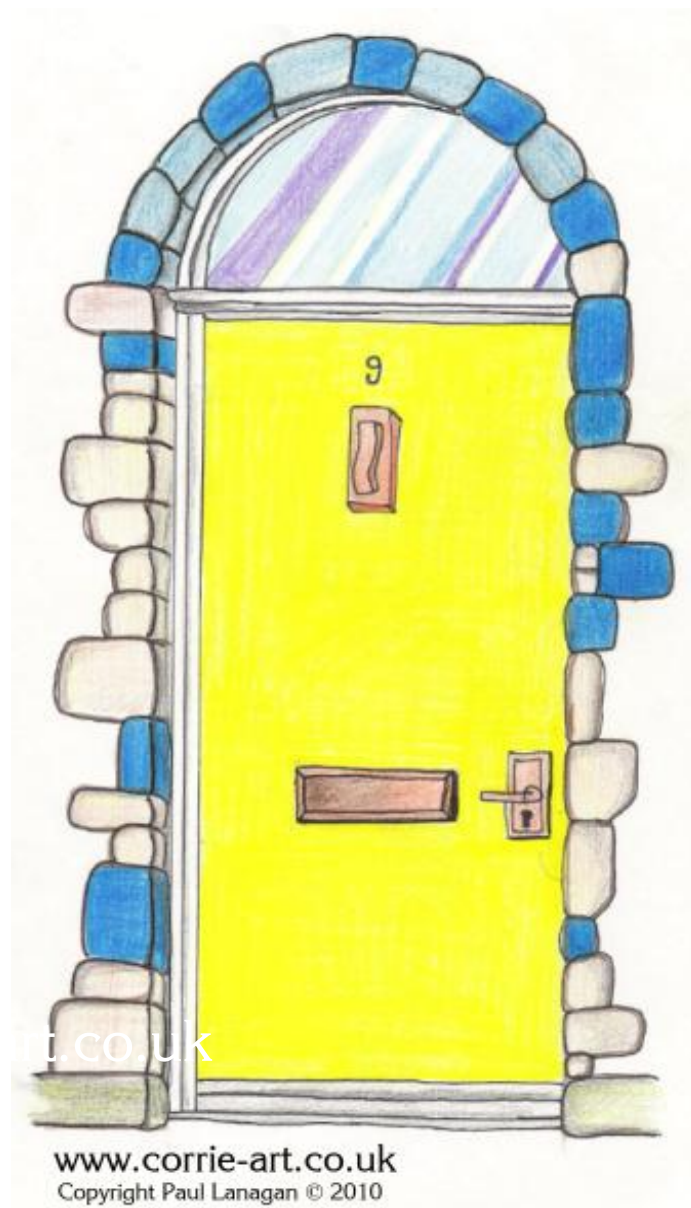

CORRIE ART

The Duckworths' front door, c 1996

Jack and Vera Duckworth's front door, surrounded by stone cladding, circa 1996. This simplistic piece was created with colouring pencils and a drawing pen on A4 paper, and was to be part of a series of work based on the Coronation Street doors.